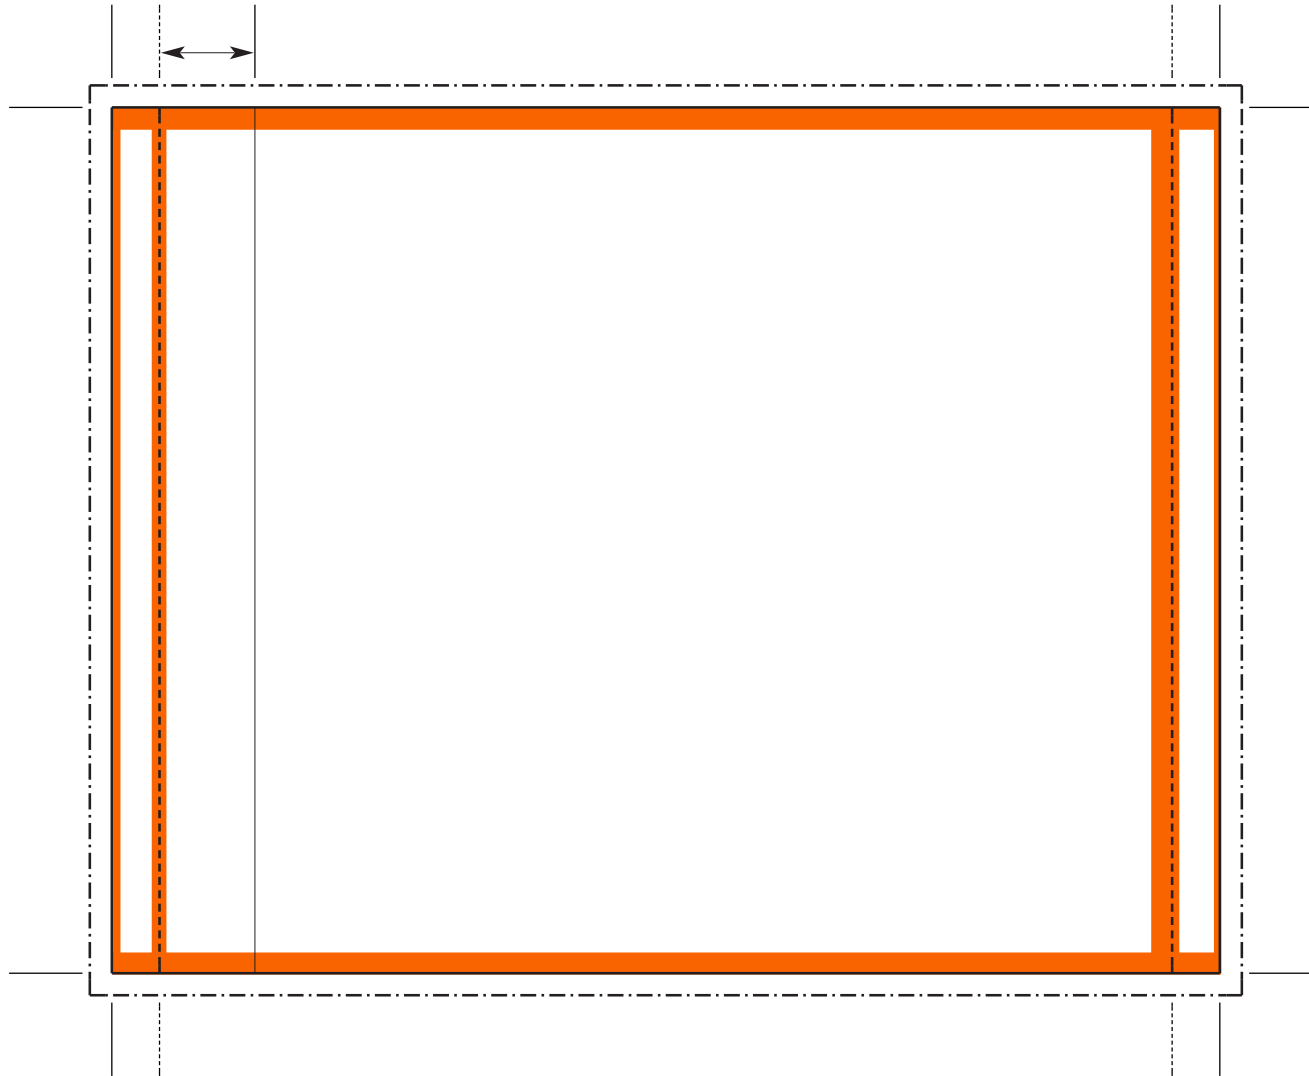

Product Specification

REPLIFACT
Media

CD Inlay

Format

118,0 x 151,0
(without bleed)
3mm bleed mandatory

Spine Format

(2x) 118,0 x 6,5

Material

170 gr/m² Illustration paper

Attention: Text and logo's have to be kept away from folding and cutting with a minimum of 2mm
Lay out in CMYK (no RGB) with a minimum resolution of 300 DPI | The design should be submitted in PDF format
This PDF is to be used for viewing purposes only