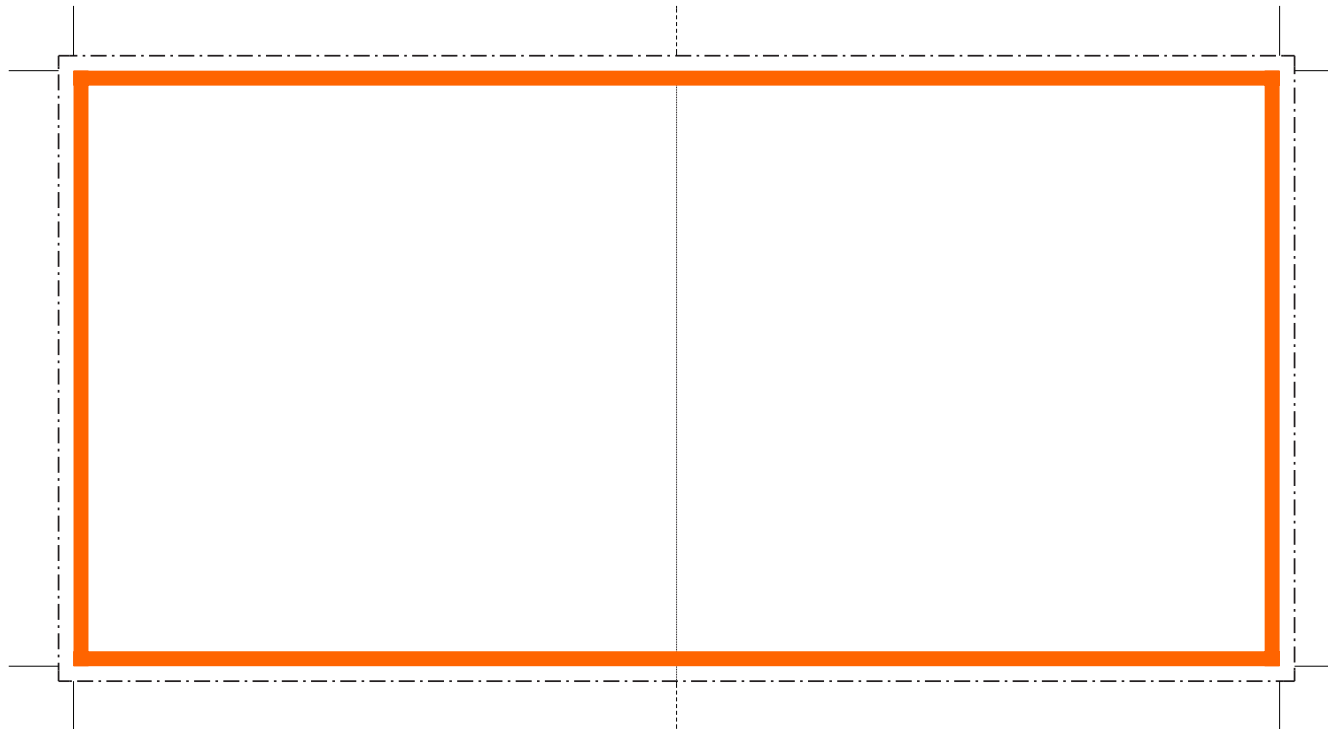

Product Specification

CD Booklet 16pp

Open Format

119,5 x 242,0
(without bleed)
3mm bleed mandatory

Closed Format

119,5 x 121,0

Material

170 gr/m2 Illustration paper

Imposition Scheme

16	1	12	5
2	15	6	11
14	3	10	7
4	13	8	9

Attention: Text and logo's have to be kept away from folding and cutting with a minimum of 2mm
Lay out in CMYK (no RGB) with a minimum resolution of 300 DPI | The design should be submitted in PDF format
This PDF is to be used for viewing purposes only